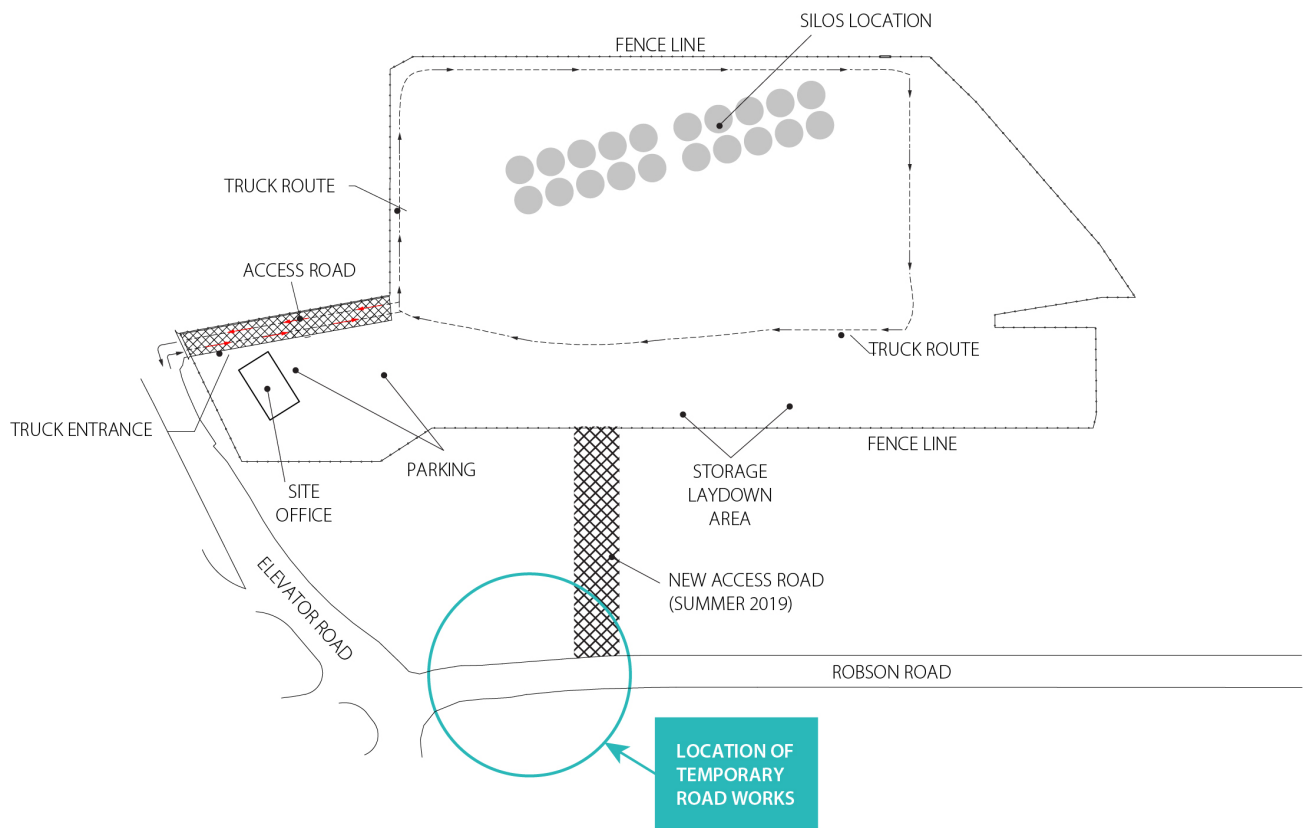

Casey McCawley
Fraser Grain Terminal Ltd

(Map on reverse)